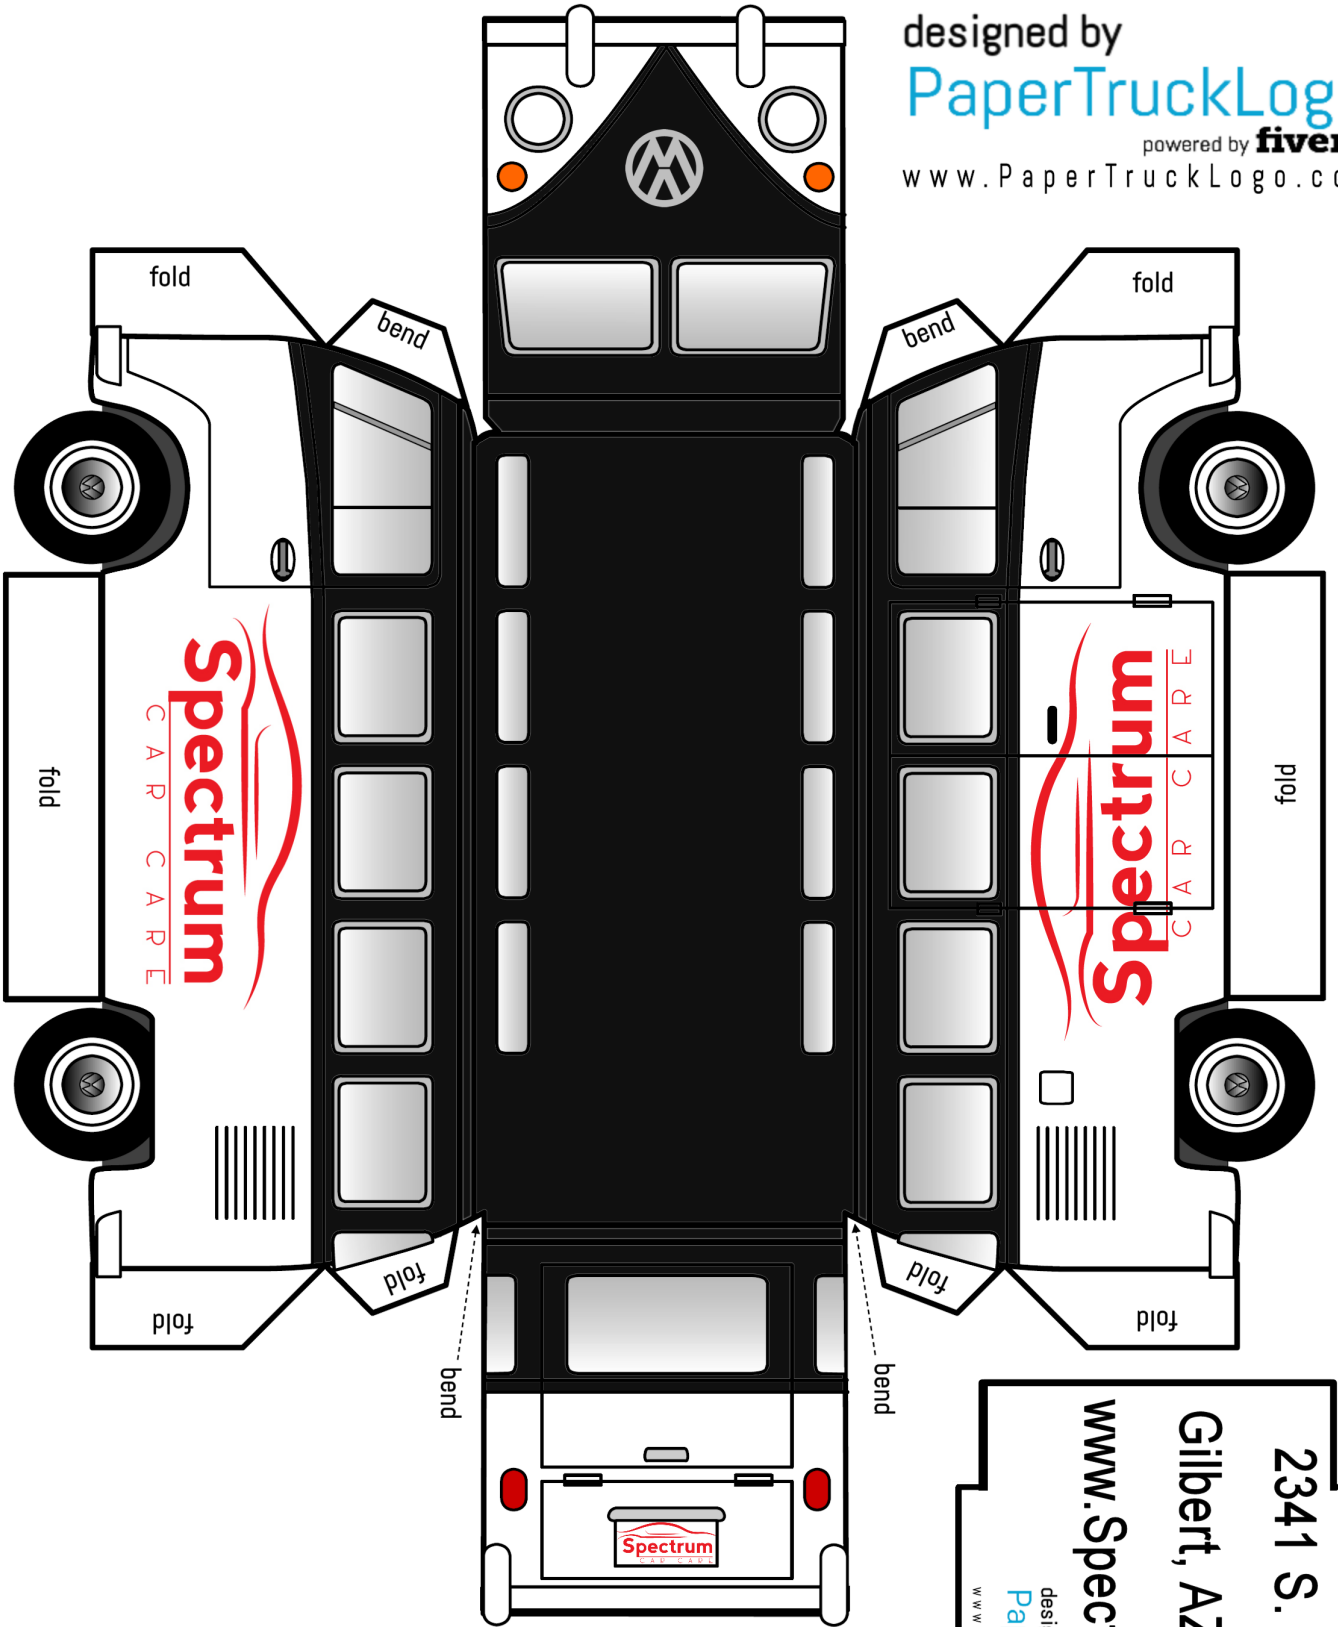

designed by
PaperTruckLogo
powered by **fiverr**[®]
www.PaperTruckLogo.com

2341 S. Val Vista Drive
Gilbert, AZ - 480.821.1455
www.SpectrumCarCare.com

designed by
PaperTruckLogo
powered by **fiverr**[®]
www.PaperTruckLogo.com